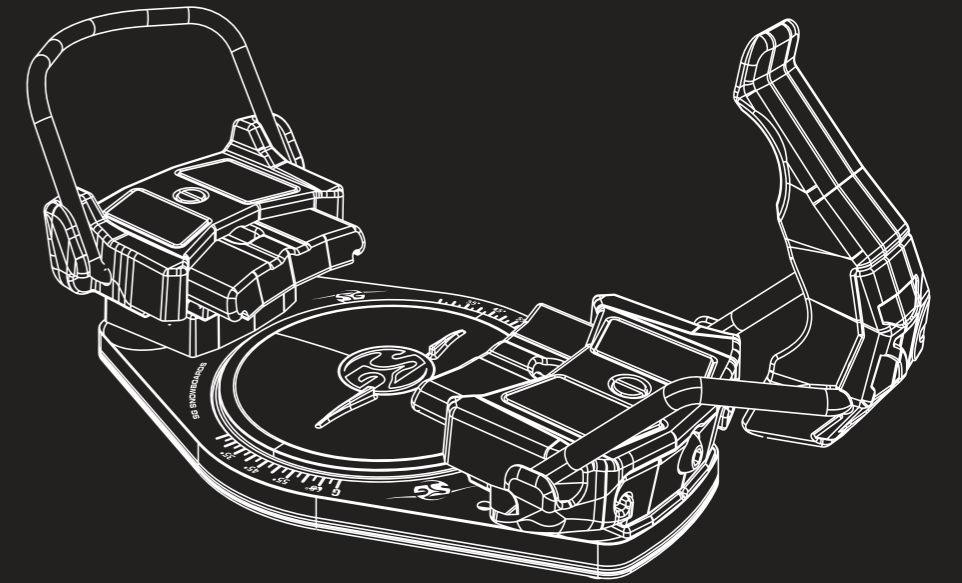

EXPLODED VIEW

SGSNOWBOARDS

SGSNOWBOARDS.COM

No.	Part CODE	ITEM	USE	Pcs.
1	SGB01	Hex Nut	Bracket Assembly	8
2	SGB02	Cross Dowel	Bracket Assembly	4
3	SGB03	Screw	Buckle Assembly	4
4	SGB04	M6x22mm	Bracket Mounting	8
5	SGB05	M6x35mm	Bracket Mounting	4
6	SGB06	M6x60mm	Bracket Assembly	4
7	SGB08	Washer 6,4MM	Bracket Assembly	4
8	SGB09	Nut M6	Bracket Assembly	4
9	SGB10	Spherical Washer	Bracket Mounting	8
10	SGB11 STD	Bail Front	Bail Toe STD	2
11	SGB12 STD	Bail Back	Bail Heel STD	2
12	SGB11 NW	Bail Front	Bail Toe NW	2
13	SGB12 NW	Bail Back	Bail Heel NW	2
14	SGB13	Baseplate	Baseplate	2
15	SGB15	Disk	Mounting Disk	2
16	SGB16	Bracket	Bracket	4
17	SGB17	Sled Front	Sled toe	2
18	SGB18	Sled Back	Sled heel	2
19	SGB19	Buckle	Buckle	2
20	SGB20	Buckle Cover	Buckle Cover	2
21	SGB21	Lift High	Lift high	2
22	SGB22	Lift Low	Lift low	2
23	SGB23	Canting	Canting	4
24	SGB24	Disk Cover	Disk Cover	2
25	SGB25	Plate Cover	Plate Cover	2
26	SGB26 H	Damper hard	Damper hard	8
27	SGB26 X	Damper sticker	Damper mount	16
28	SGB27	4mm Allen Key	Adjust and Assemble	1
29	SGB28	Disk Sticker	disk cover	2
30	SGB29	M6x12	Binding/Board Mount	8

MANUAL

PERFORMANCE BINDINGS

SCREWS

⑨
Spherical
washer
8x

BINDING ANGLE

We suggest these angles: Front: 45°-57°, Back: 43°-54°
Try to eliminate heel and toe drag as much as possible.

IF YOU HAVE ANY QUESTIONS ABOUT YOUR NEW BINDINGS OR HOW TO BEST SET THEM UP DON'T HESITATE TO CONTACT US.