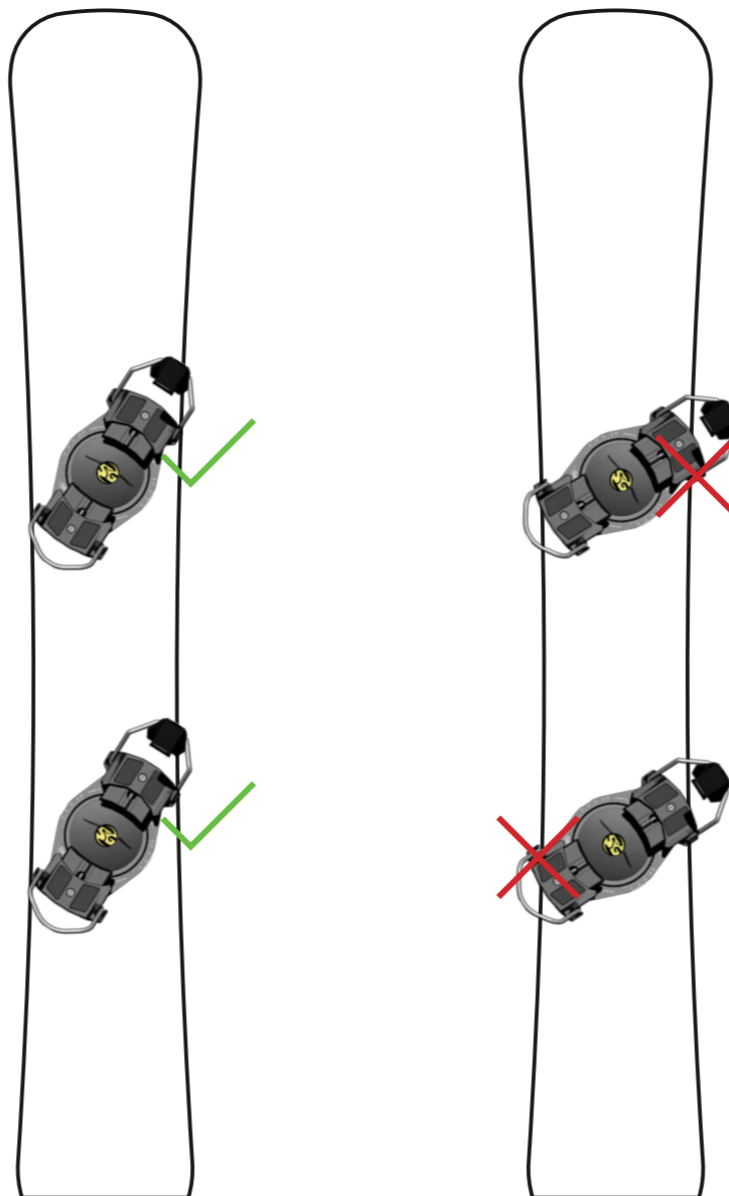

EXPLODED VIEW

SGSNOWBOARDS

SGSNOWBOARDS.COM

No.	Part CODE	ITEM	USE	Pcs.
1	SGB01	Hex Nut	Bracket Assembly	8
2	SGB02	Cross Dowel	Bracket Assembly	4
3	SGB03	Screw	Buckle Assembly	4
4	SGB04	M6x22mm	Bracket Mounting	8
5	SGB05	M6x35mm	Bracket Mounting	4
6	SGB06	M6x60mm	Bracket Assembly	4
7	SGB08	Washer 6,4MM	Bracket Assembly	4
8	SGB09	Nut M6	Bracket Assembly	4
9	SGB10	Spherical Washer	Bracket Mounting	8
10	SGB11 STD	Bail Front	Bail Toe STD	2
11	SGB12 STD	Bail Back	Bail Heel STD	2
12	SGB11 NW	Bail Front	Bail Toe NW	2
13	SGB12 NW	Bail Back	Bail Heel NW	2
14	SGB13	Baseplate	Baseplate	2
15	SGB15	Disk	Mounting Disk	2
16	SGB16	Bracket	Bracket	4
17	SGB17	Sled Front	Sled toe	2
18	SGB18	Sled Back	Sled heel	2
19	SGB19	Buckle	Buckle	2
20	SGB20	Buckle Cover	Buckle Cover	2
21	SGB21	Lift High	Lift high	2
22	SGB22	Lift Low	Lift low	2
23	SGB23	Canting	Canting	4
24	SGB24	Disk Cover	Disk Cover	2
25	SGB25	Plate Cover	Plate Cover	2
26	SGB26 H	Damper hard	Damper hard	8
27	SGB26 X	Damper sticker	Damper mount	16
28	SGB27	4mm Allen Key	Adjust and Assemble	1
29	SGB28	Disk Sticker	disk cover	2
30	SGB29	M6x12	Binding/Board Mount	8

MANUAL

PERFORMANCE BINDINGS

SCREWS

⑨
Spherical
washer
8x

BINDING ANGLE

We suggest these angles: Front: 45°-57°, Back: 43°-54°
Try to eliminate heel and toe drag as much as possible.

IF YOU HAVE ANY QUESTIONS ABOUT YOUR NEW BINDINGS OR HOW TO BEST SET THEM UP DON'T HESITATE TO CONTACT US.