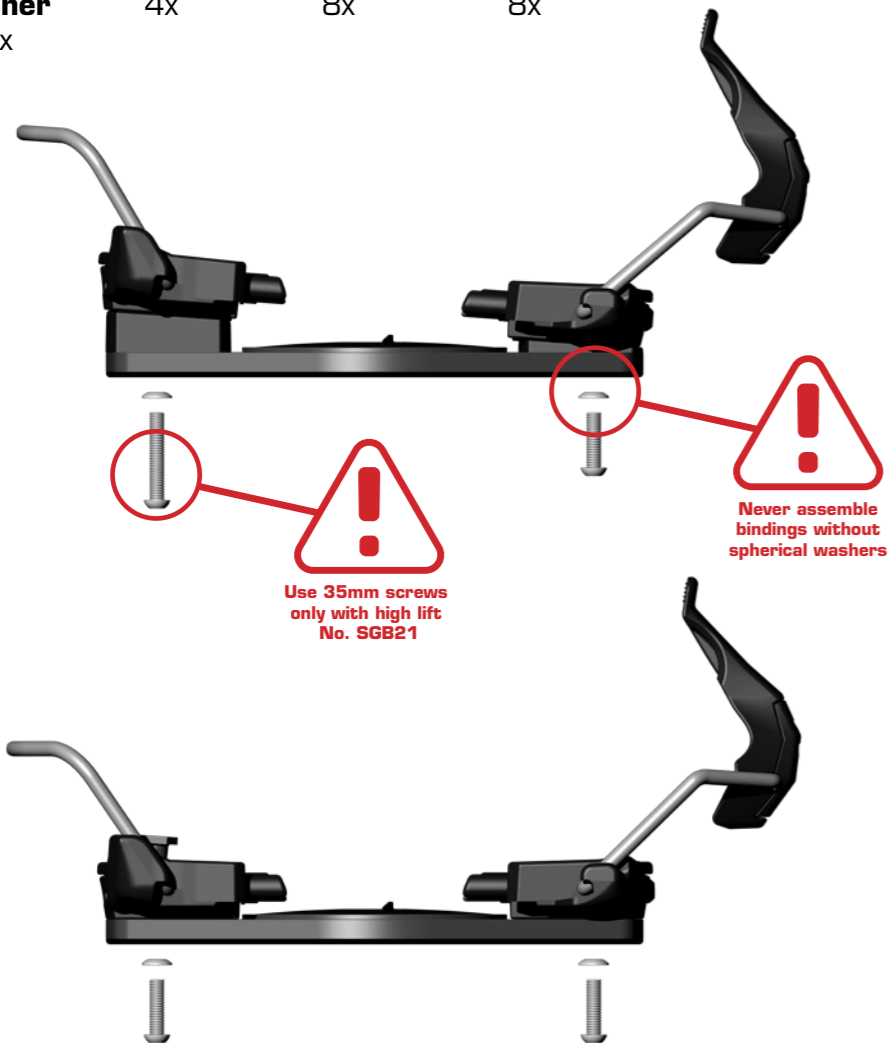

EXPLODED VIEW

SGSNOWBOARDS

SGSNOWBOARDS.COM

No.	Part CODE	ITEM	USE	Pcs.
1	SGB01	Hex Nut	Bracket Assembly	8
2	SGB02	Cross Dowel	Bracket Assembly	4
3	SGB03	Screw	Buckle Assembly	4
4	SGB04	M6x22mm	Bracket Mounting	8
5	SGB05	M6x35mm	Bracket Mounting	4
6	SGB06	M6x60mm	Bracket Assembly	4
7	SGB08	Washer 6,4MM	Bracket Assembly	4
8	SGB09	Nut M6	Bracket Assembly	4
9	SGB10	Spherical Washer	Bracket Mounting	8
10	SGB11 STD	Bail Front	Bail Toe STD	2
11	SGB12 STD	Bail Back	Bail Heel STD	2
12	SGB11 NW	Bail Front	Bail Toe NW	2
13	SGB12 NW	Bail Back	Bail Heel NW	2
14	SGB13	Baseplate	Baseplate	2
15	SGB15	Disk	Mounting Disk	2
16	SGB16	Bracket	Bracket	4
17	SGB17	Sled Front	Sled toe	2
18	SGB18	Sled Back	Sled heel	2
19	SGB19	Buckle	Buckle	2
20	SGB20	Buckle Cover	Buckle Cover	2
21	SGB21	Lift High	Lift high	2
22	SGB22	Lift Low	Lift low	2
23	SGB23	Canting	Canting	4
24	SGB24	Disk Cover	Disk Cover	2
25	SGB25	Plate Cover	Plate Cover	2
26	SGB26 H	Damper hard	Damper hard	8
27	SGB26 X	Damper sticker	Damper mount	16
28	SGB27	4mm Allen Key	Adjust and Assemble	1
29	SGB28	Disk Sticker	disk cover	2
30	SGB29	M6x12	Binding/Board Mount	8

MANUAL

PERFORMANCE BINDINGS

SCREWS

⑨
Spherical
washer
8x

BINDING ANGLE

We suggest these angles: Front: 45°-57°, Back: 43°-54°
Try to eliminate heel and toe drag as much as possible.

IF YOU HAVE ANY QUESTIONS ABOUT YOUR NEW BINDINGS OR HOW TO BEST SET THEM UP DON'T HESITATE TO CONTACT US.