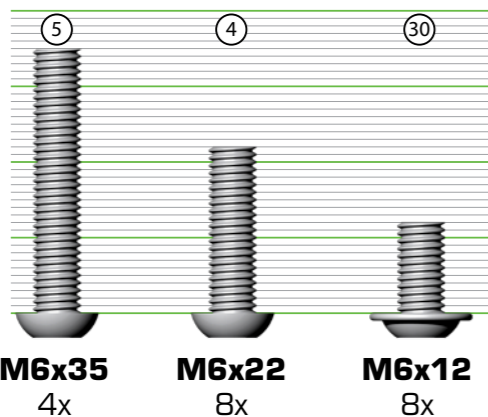

EXPLODED VIEW

SGSNOWBOARDS

SGSNOWBOARDS.COM

No.	Part CODE	ITEM	USE	Pcs.
1	SGB01	Hex Nut	Bracket Assembly	8
2	SGB02	Cross Dowel	Bracket Assembly	4
3	SGB03	Screw	Buckle Assembly	4
4	SGB04	M6x22mm	Bracket Mounting	8
5	SGB05	M6x35mm	Bracket Mounting	4
6	SGB06	M6x60mm	Bracket Assembly	4
7	SGB08	Washer 6,4MM	Bracket Assembly	4
8	SGB09	Nut M6	Bracket Assembly	4
9	SGB10	Spherical Washer	Bracket Mounting	8
10	SGB11 STD	Bail Front	Bail Toe STD	2
11	SGB12 STD	Bail Back	Bail Heel STD	2
12	SGB11 NW	Bail Front	Bail Toe NW	2
13	SGB12 NW	Bail Back	Bail Heel NW	2
14	SGB13	Baseplate	Baseplate	2
15	SGB15	Disk	Mounting Disk	2
16	SGB16	Bracket	Bracket	4
17	SGB17	Sled Front	Sled toe	2
18	SGB18	Sled Back	Sled heel	2
19	SGB19	Buckle	Buckle	2
20	SGB20	Buckle Cover	Buckle Cover	2
21	SGB21	Lift High	Lift high	2
22	SGB22	Lift Low	Lift low	2
23	SGB23	Canting	Canting	4
24	SGB24	Disk Cover	Disk Cover	2
25	SGB25	Plate Cover	Plate Cover	2
26	SGB26 H	Damper hard	Damper hard	8
27	SGB26 X	Damper sticker	Damper mount	16
28	SGB27	4mm Allen Key	Adjust and Assemble	1
29	SGB28	Disk Sticker	disk cover	2
30	SGB29	M6x12	Binding/Board Mount	8

MANUAL

PERFORMANCE BINDINGS

SCREWS

⑨
Spherical
washer
8x

BINDING ANGLE

We suggest these angles: Front: 45°-57°, Back: 43°-54°
Try to eliminate heel and toe drag as much as possible.

IF YOU HAVE ANY QUESTIONS ABOUT YOUR NEW BINDINGS OR HOW TO BEST SET THEM UP DON'T HESITATE TO CONTACT US.