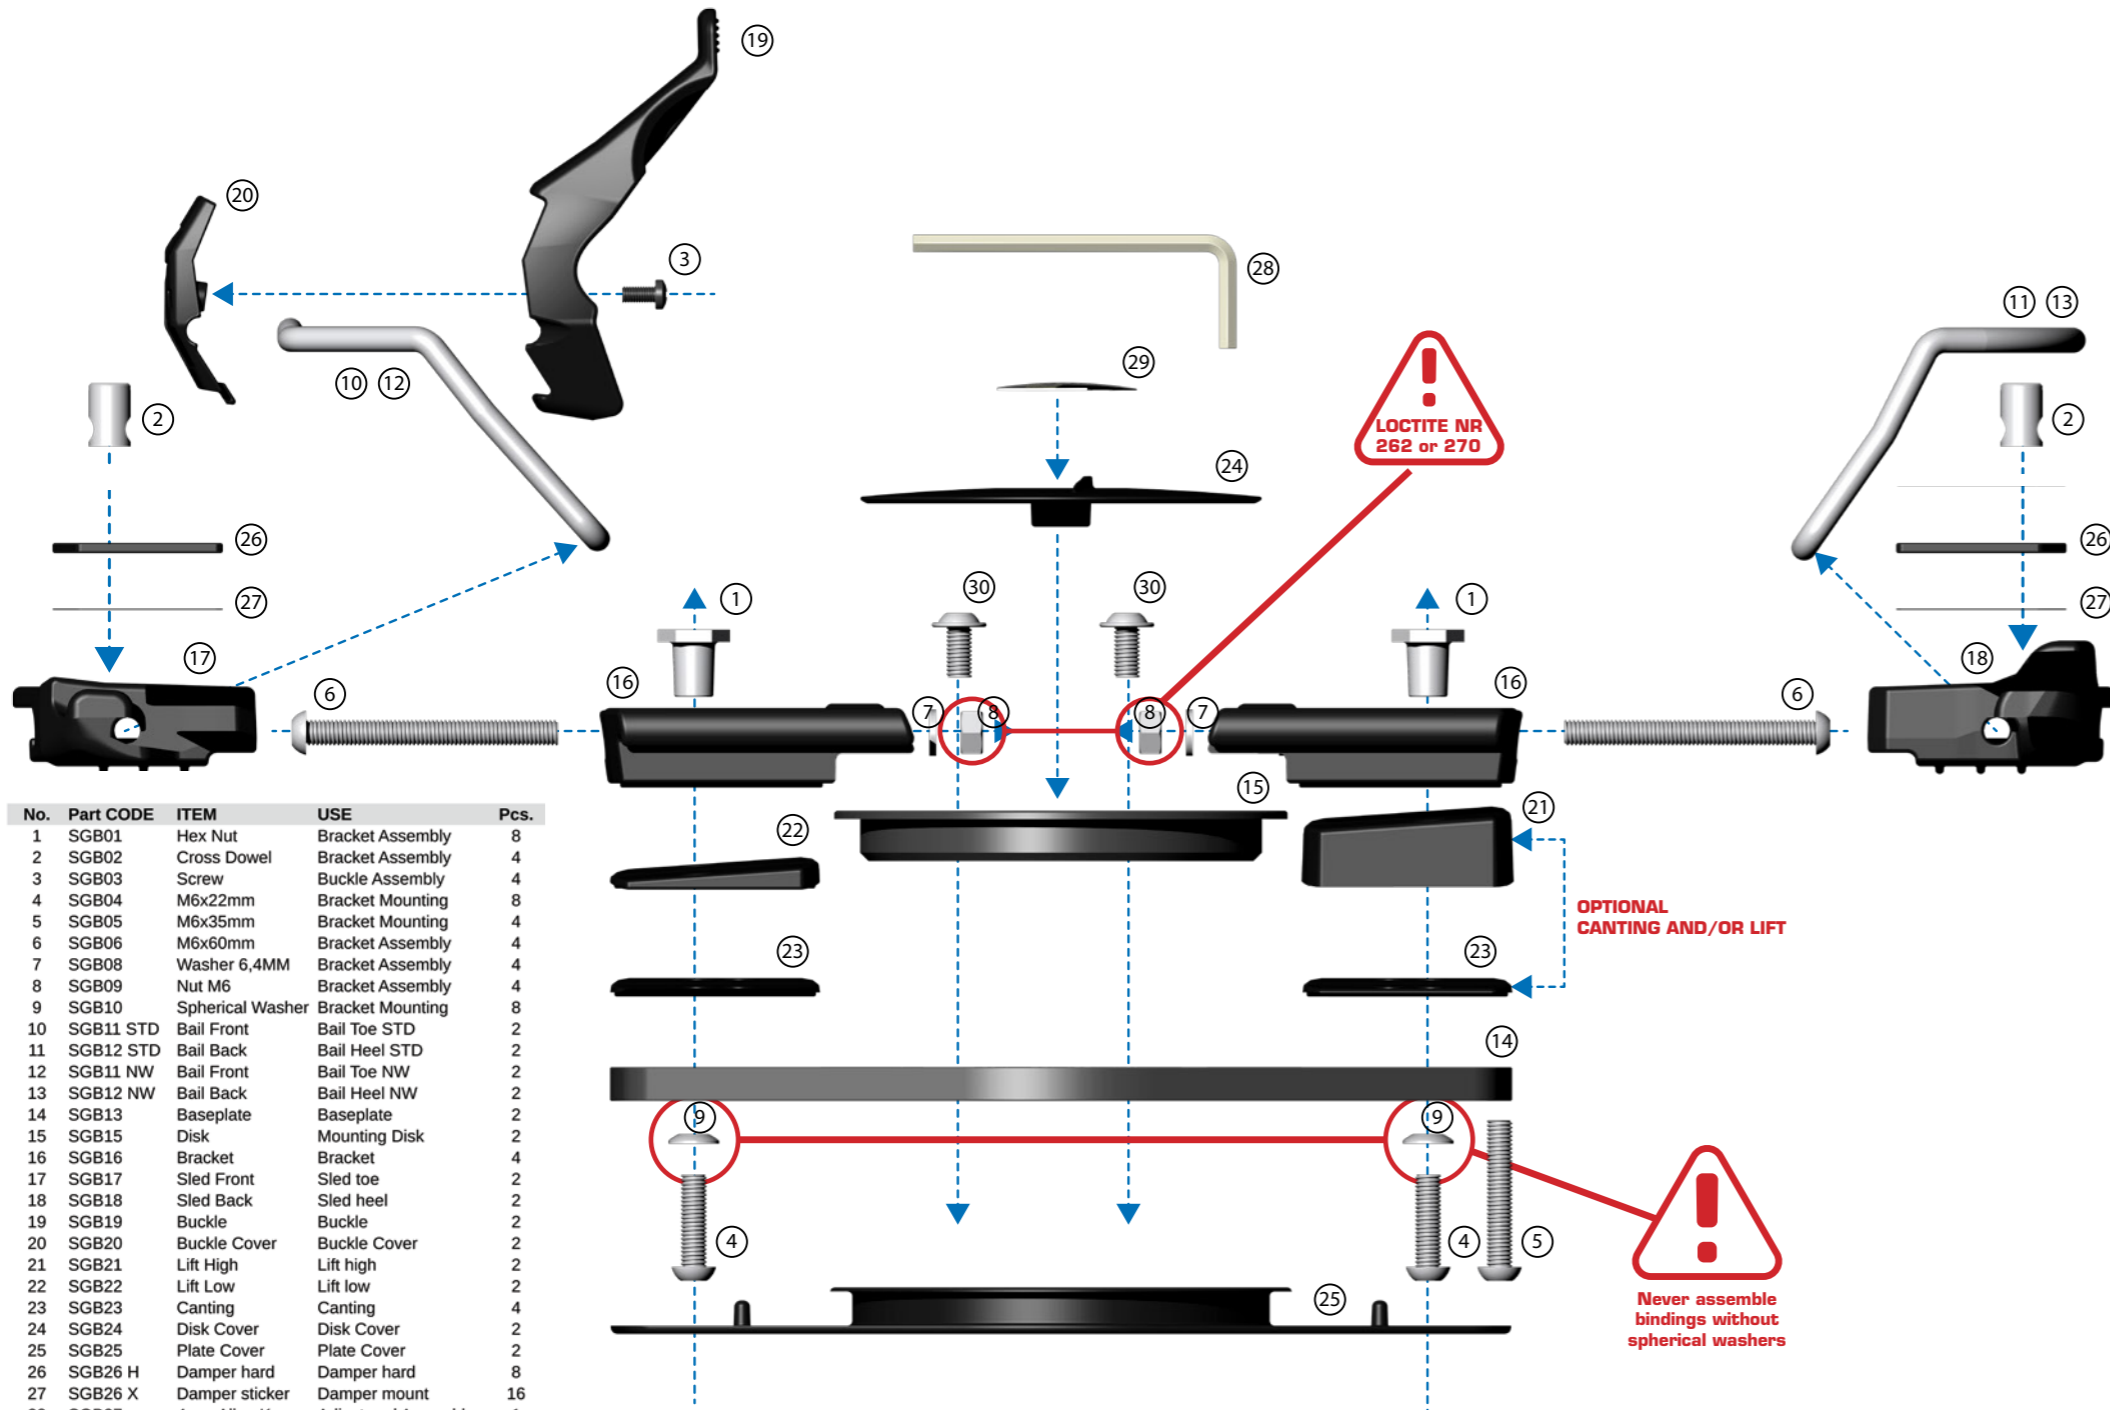

EXPLODED VIEW

SGSNOWBOARDS

SGSNOWBOARDS.COM

No.	Part CODE	ITEM	USE	Pcs.
1	SGB01	Hex Nut	Bracket Assembly	8
2	SGB02	Cross Dowel	Bracket Assembly	4
3	SGB03	Screw	Buckle Assembly	4
4	SGB04	M6x22mm	Bracket Mounting	8
5	SGB05	M6x35mm	Bracket Mounting	4
6	SGB06	M6x60mm	Bracket Assembly	4
7	SGB08	Washer 6,4MM	Bracket Assembly	4
8	SGB09	Nut M6	Bracket Assembly	4
9	SGB10	Spherical Washer	Bracket Mounting	8
10	SGB11 STD	Bail Front	Bail Toe STD	2
11	SGB12 STD	Bail Back	Bail Heel STD	2
12	SGB11 NW	Bail Front	Bail Toe NW	2
13	SGB12 NW	Bail Back	Bail Heel NW	2
14	SGB13	Baseplate	Baseplate	2
15	SGB15	Disk	Mounting Disk	2
16	SGB16	Bracket	Bracket	4
17	SGB17	Sled Front	Sled toe	2
18	SGB18	Sled Back	Sled heel	2
19	SGB19	Buckle	Buckle	2
20	SGB20	Buckle Cover	Buckle Cover	2
21	SGB21	Lift High	Lift high	2
22	SGB22	Lift Low	Lift low	2
23	SGB23	Canting	Canting	4
24	SGB24	Disk Cover	Disk Cover	2
25	SGB25	Plate Cover	Plate Cover	2
26	SGB26 H	Damper hard	Damper hard	8
27	SGB26 X	Damper sticker	Damper mount	16
28	SGB27	4mm Allen Key	Adjust and Assemble	1
29	SGB28	Disk Sticker	disk cover	2
30	SGB29	M6x12	Binding/Board Mount	8

MANUAL

PERFORMANCE BINDINGS

SCREWS

⑨
Spherical
washer
8x

BINDING ANGLE

We suggest these angles: Front: 45°-57°, Back: 43°-54°
Try to eliminate heel and toe drag as much as possible.

IF YOU HAVE ANY QUESTIONS ABOUT YOUR NEW BINDINGS OR HOW TO BEST SET THEM UP DON'T HESITATE TO CONTACT US.